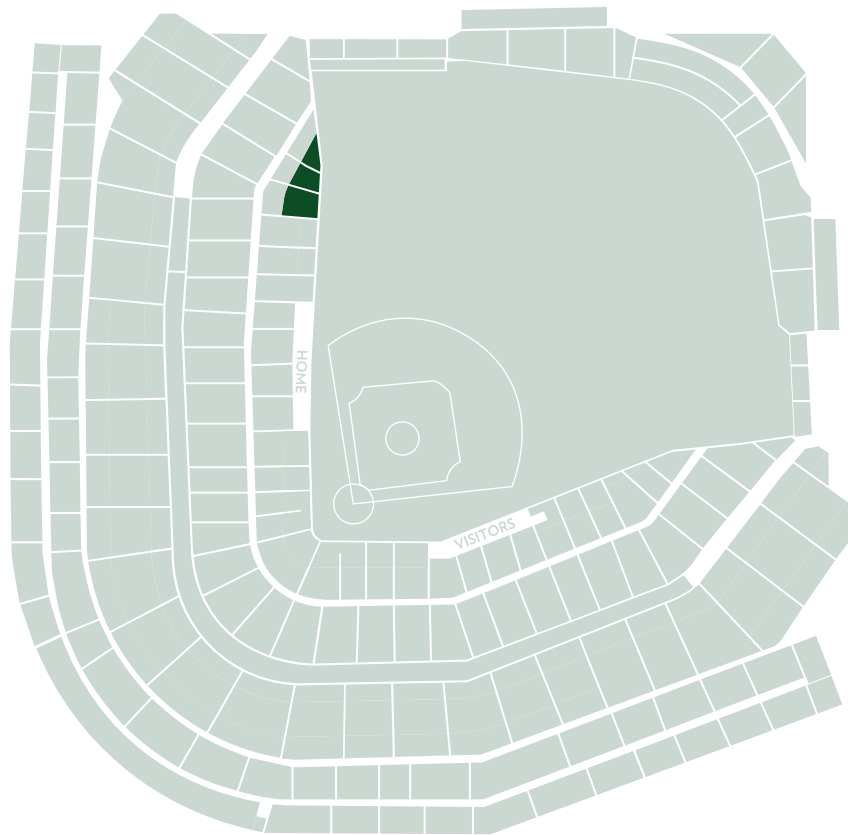

AMERICAN AIRLINES 1914 CLUB

MAKER'S MARK BARREL ROOM

CAPACITY × 200

Classically cool, the Maker's Mark Barrel Room perfectly captures the feel of old-school Chicago. As the original speakeasy at Wrigley Field, this private underground club, on the first baseline, offers artisan menus, mixologist-crafted cocktails, and a Maker's Mark bourbon blend created solely for the club. Its design was inspired by an old photo of Al Capone and Cubs catcher Gabby Hartnett, interwoven with the Maker's Mark brand of rustic barn wood and luxurious distilleries. The Barrel Room is a premier event space to elevate your guest experience through tradition, beauty, charm, and luxury.

MAKER'S MARK BARREL ROOM

THE W CLUB

CAPACITY × 200

Tried and true, the W Club pays homage to the classic tradition of Wrigley Field. On the third baseline, the sports bar is named after the blue and white victory flag flown at every Cubs fan's house. Visitors will experience a walking time capsule where Cubs legends are honored, and artifacts are displayed. It is designed to evoke the feeling of sitting on the famous bleachers and taking in the view of the outfield brick wall lined with ivy.