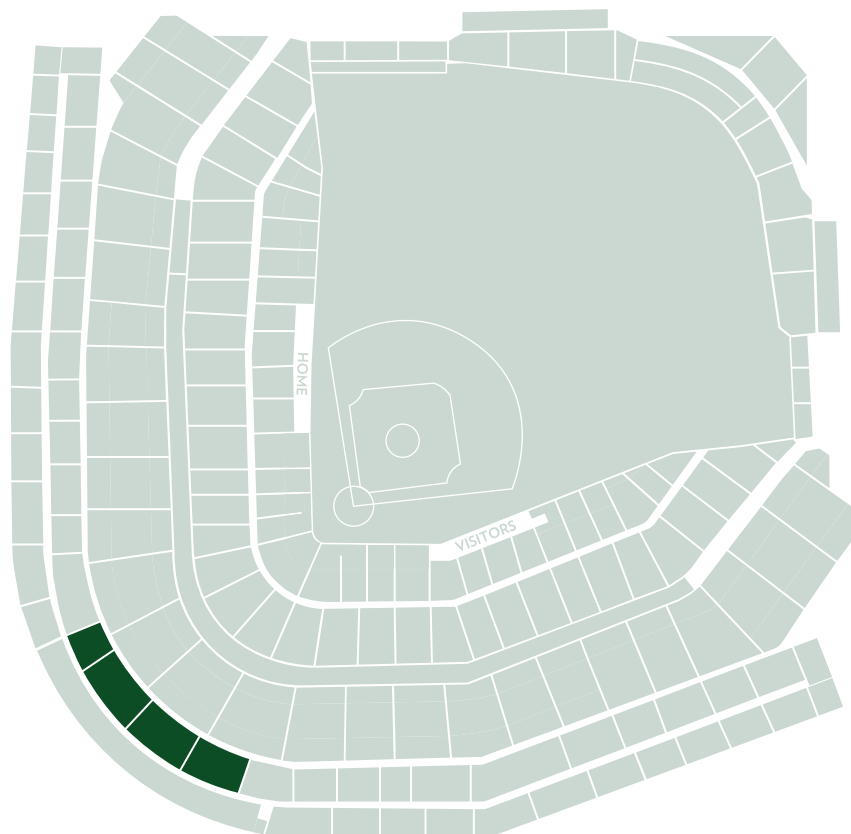

JAMES HARDIE CATALINA CLUB

CAPACITY × 200

From the moment guests walk into the James Hardie Catalina Club, they are transported to Catalina Island through an airy and bright nautical experience. Designed to emulate the Chicago Cubs spring training home, the James Hardie Catalina Club captures the island's beautiful history and aesthetic. The space features hand-painted glazed and terracotta tiles and a retractable glass wall for the perfect outdoor dining experience with views of the Field and Chicago Skyline. Your guests will reminisce about their experience basking in the sunshine, feasting on exquisite bites, and sipping on refreshing beverages for years to come.