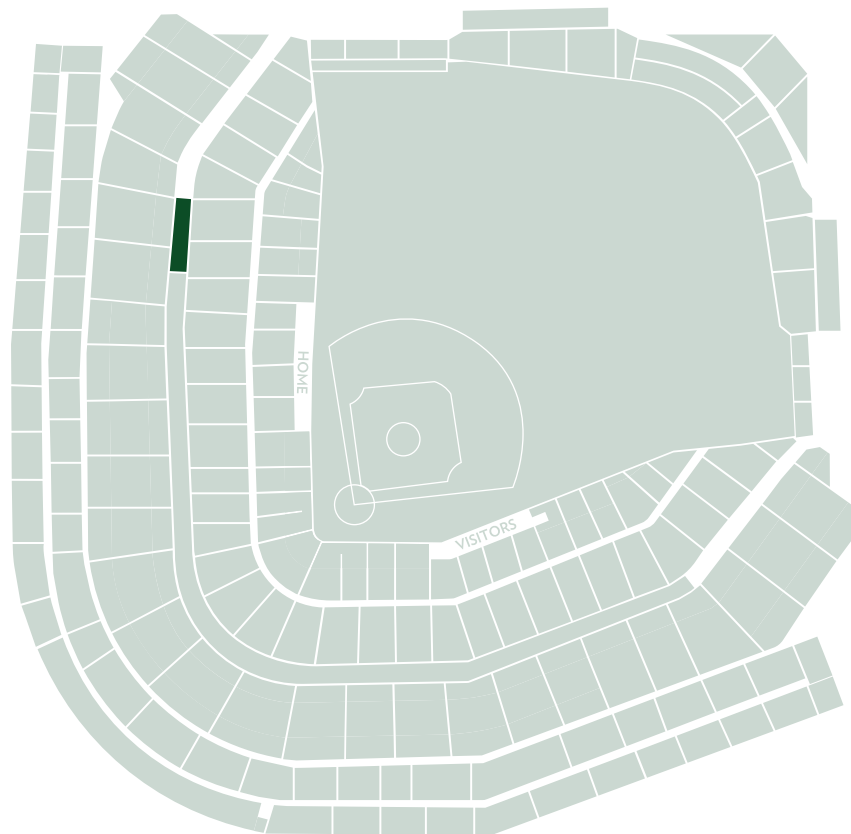

EXECUTIVE CLUB

CAPACITY × 75

Designed to reflect the Cubs locker room, the Executive Club offers unique indoor and outdoor seating with great views and delicious catered food. Located inside Wrigley Field on the suite level, this space is perfect for smaller groups and intimate meetings overlooking the field.