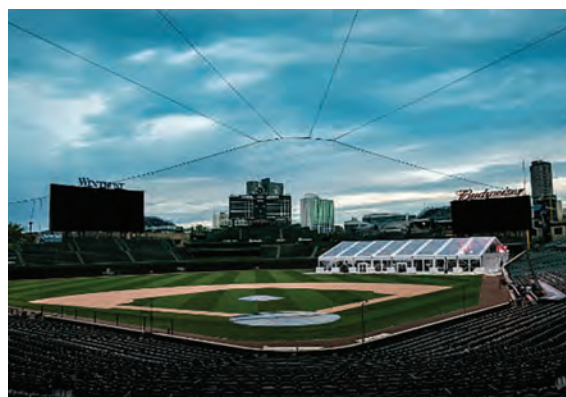

WRIGLEY FIELD CAMPUS

CAPACITY × 40,000

Can't decide on one space? Why not have them all? With our full buyout events, you can mix and match any space in the ballpark to create your own unique experience, all to yourself. Wrigley Field can transform into the perfect space for your needs, accommodating tented field events, concerts, and receptions. Your guests will enjoy a one-of-a-kind experience, whether they're catching fly balls in the outfield or mingling in the club spaces.