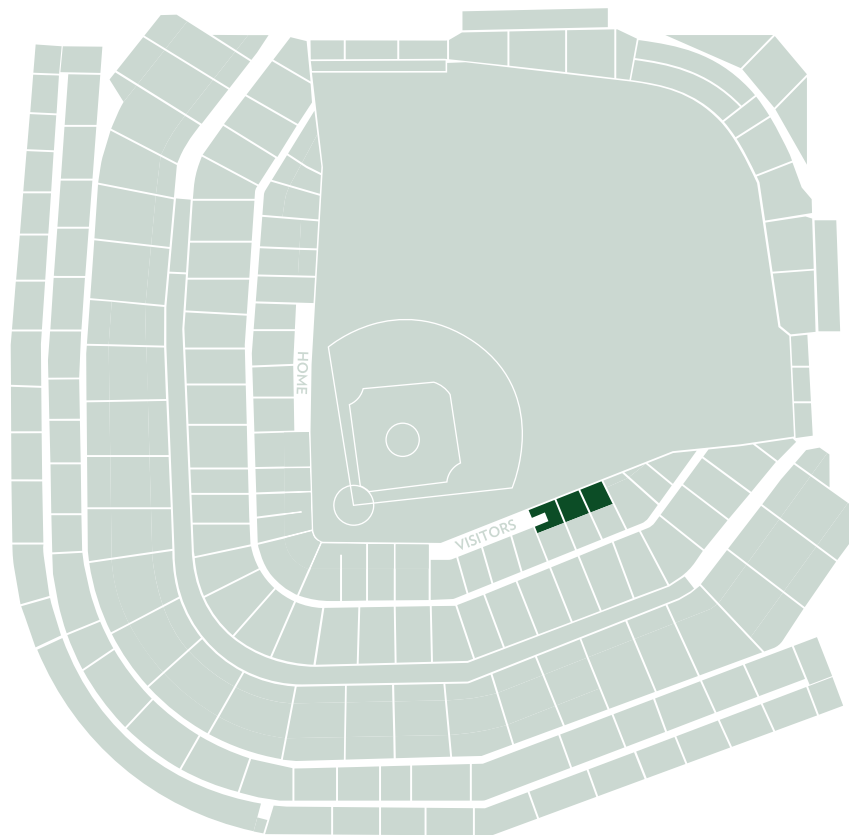

MAKER'S MARK BARREL ROOM

CAPACITY × 200

Classically cool, the Maker's Mark Barrel Room perfectly captures the feel of old-school Chicago. As the original speakeasy at Wrigley Field, this private underground club, on the first baseline, offers artisan menus, mixologist-crafted cocktails, and a Maker's Mark bourbon blend created solely for the club. Its design was inspired by an old photo of Al Capone and Cubs catcher Gabby Hartnett, interwoven with the Maker's Mark brand of rustic barn wood and luxurious distilleries. The Barrel Room is a premier event space to elevate your guest experience through tradition, beauty, charm, and luxury.