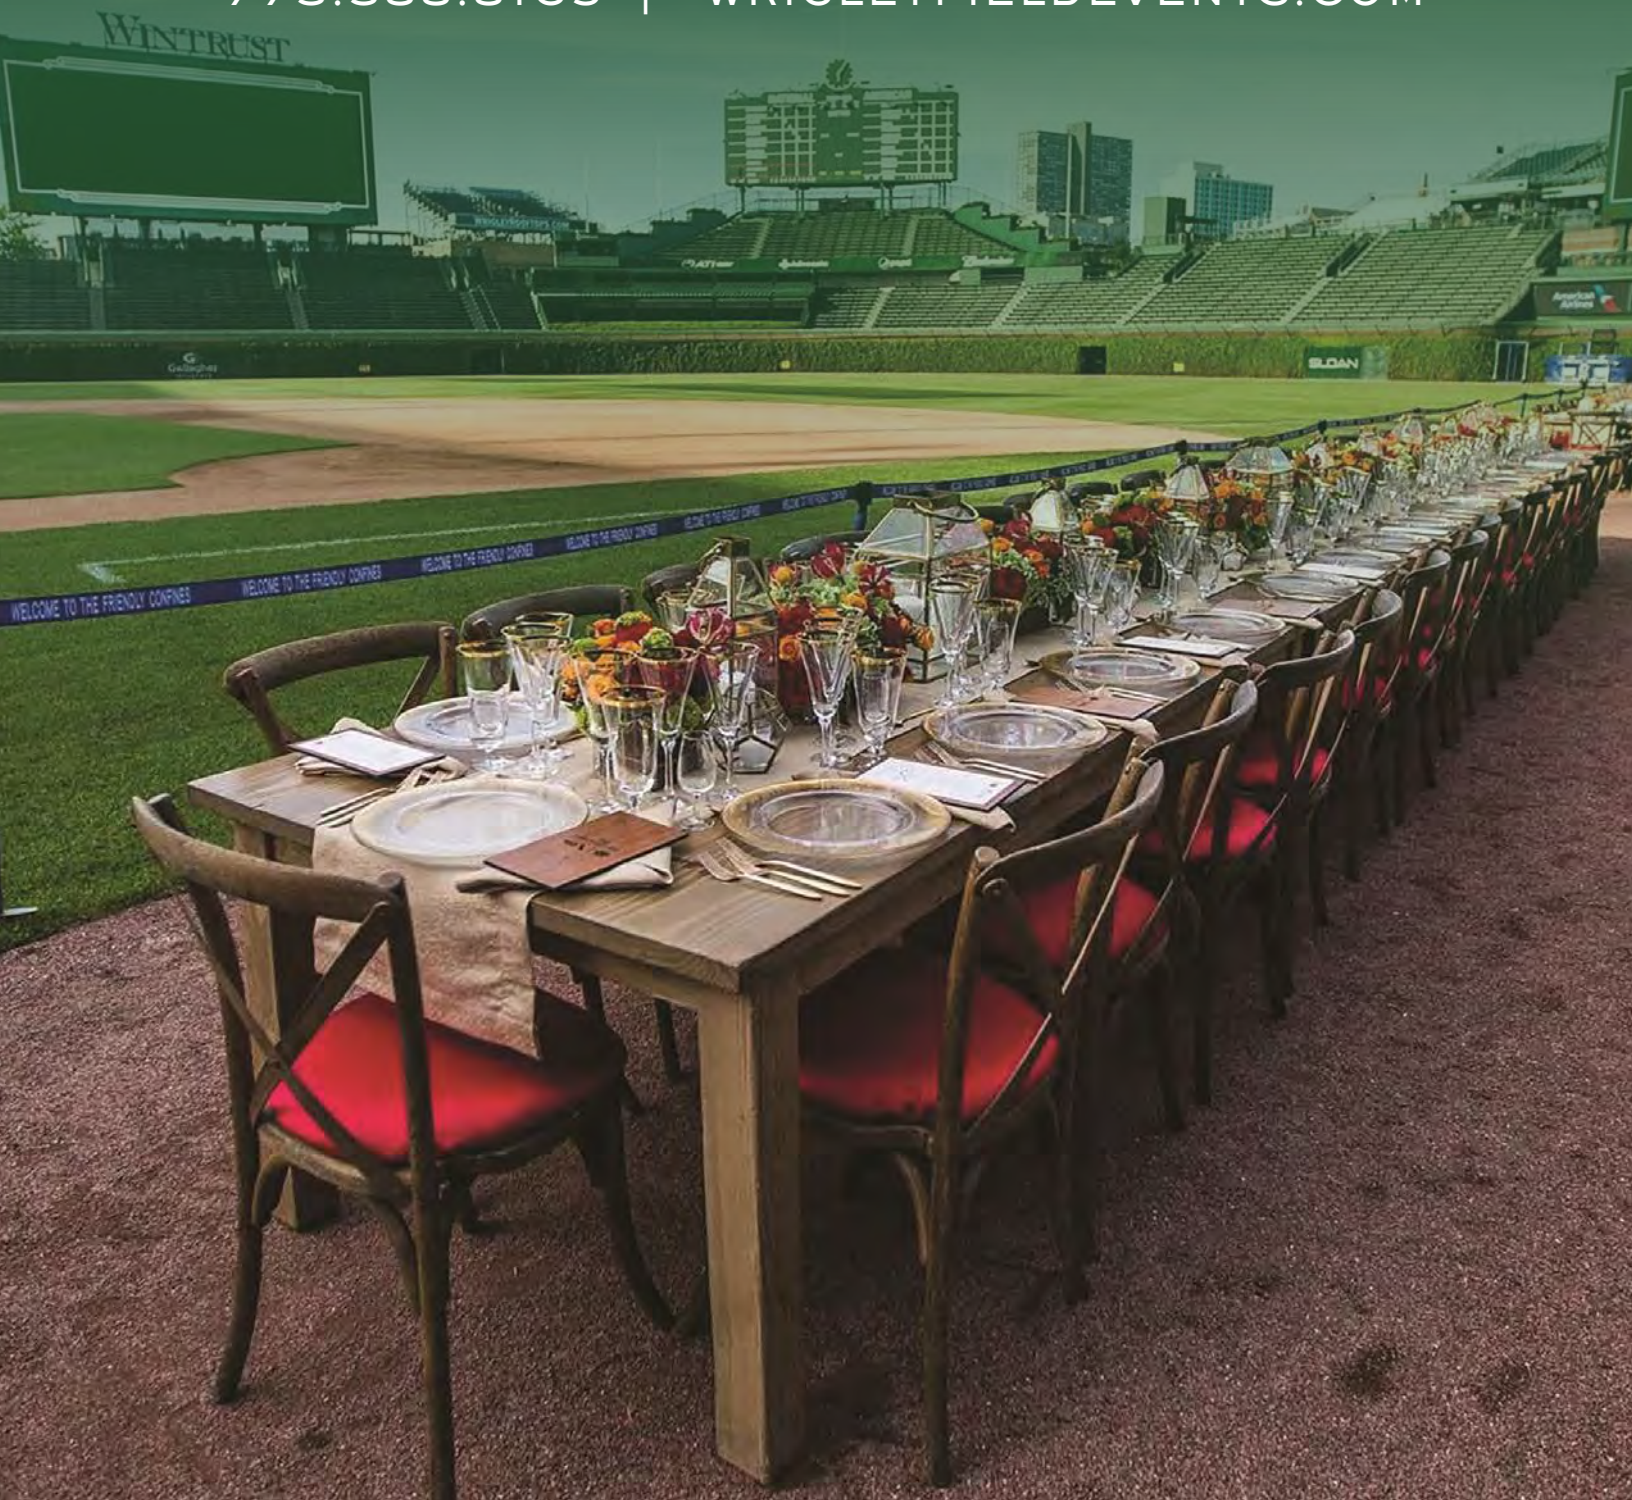

WRIGLEY FIELD

EVENTS™

1101 W WAVELAND AVE. CHICAGO 60613
773.388.8165 | WRIGLEYFIELDEVENTS.COM