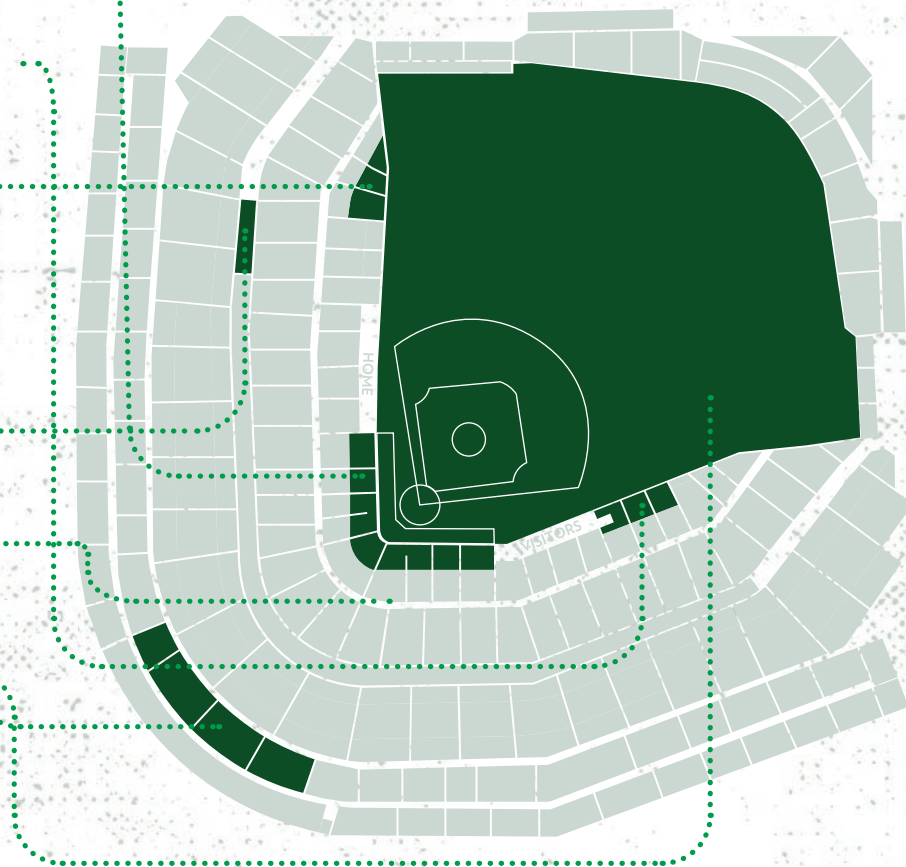

**AMERICAN AIRLINES
CONFERENCE CENTER** p. 24

GALLAGHER WAY p. 30

WRIGLEY FIELD

AMERICAN AIRLINES 1914 CLUB

CAPACITY × 500

Let your guests enjoy the glitz, glamour, and legacy of 1914 in the most exclusive club at Wrigley Field. The American Airlines 1914 Club located underneath home plate, is inspired by baseball's most majestic ballpark and celebrates the 105-year history of Wrigley Field, formerly Weeghman Park. This all-inclusive club offers chef-attended grill stations, multiple bars that serve craft and domestic beer, premium spirits, and a robust wine collection.