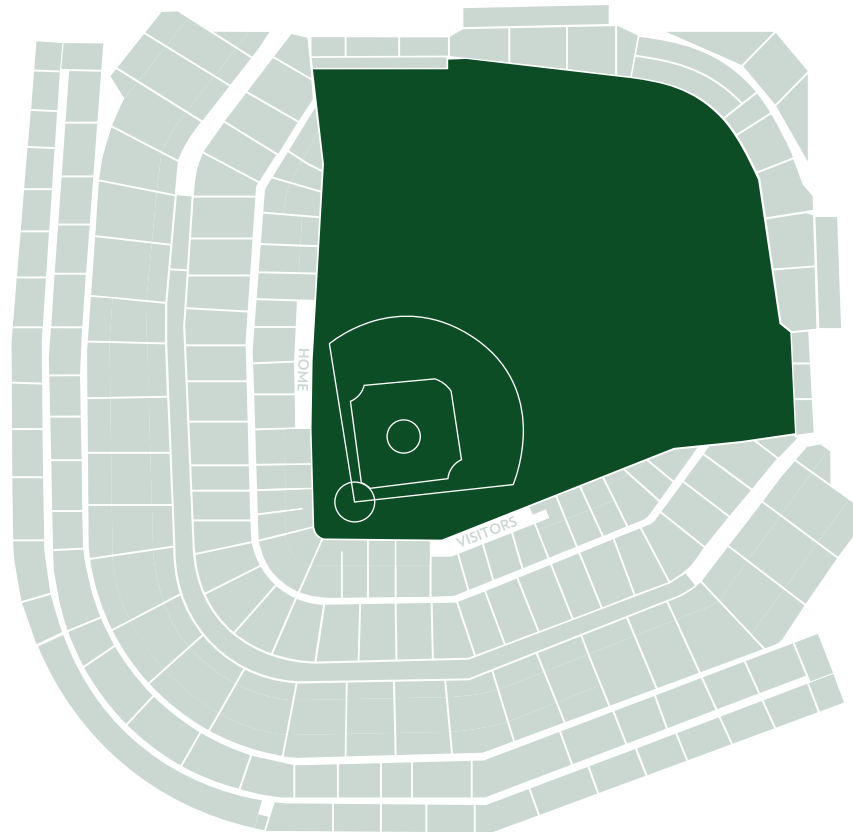

ON FIELD

CAPACITY × 750

Baseball is a team sport. What better way to celebrate teamwork than a game in the outfield? By renting the field, your guests can step foot on the grass, see their name on the video board, and play catch where history has been made. From start to finish, your guests will have a world-class experience unlike any other.