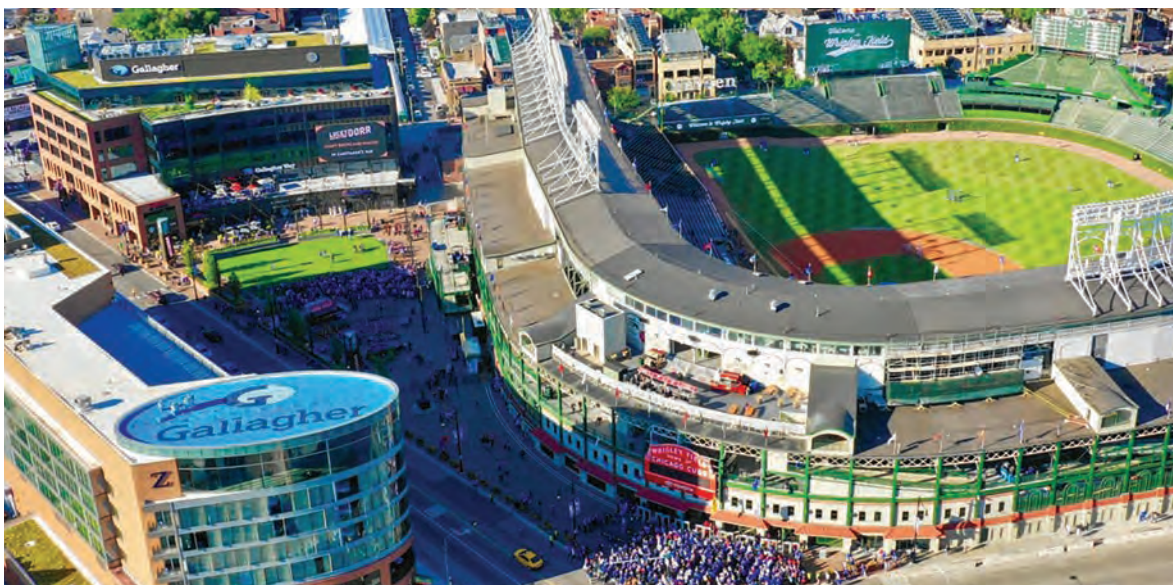

WRIGLEY FIELD CAMPUS

CAPACITY × 40,000

Can't decide on one space? Why not have them all? With our full buyout events, you can mix and match any space in the ballpark to create your own unique experience, all to yourself. Wrigley Field can transform into the perfect space for your needs, accommodating tented field events, concerts, and receptions. Your guests will enjoy a one-of-a-kind experience, whether they're catching fly balls in the outfield or mingling in the club spaces.