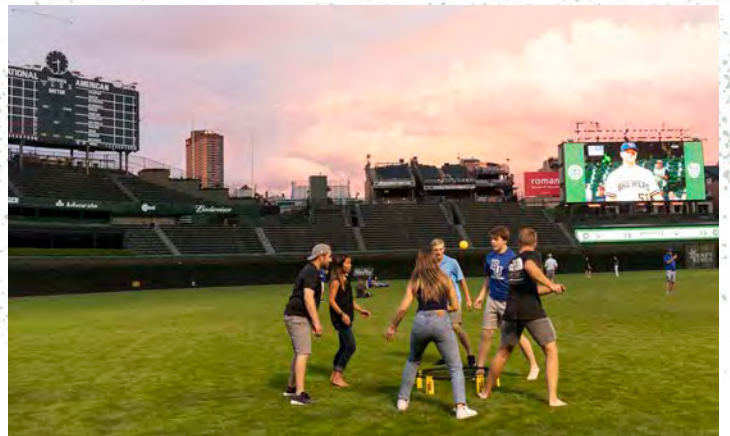

WRIGLEY FIELD CAMPUS