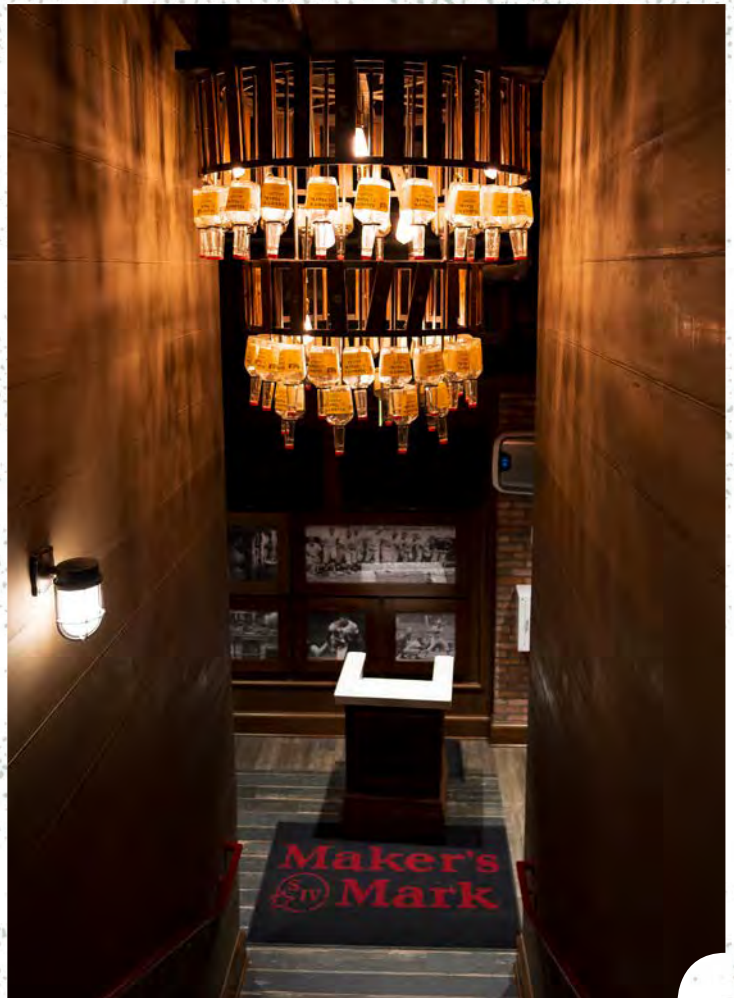

AMERICAN AIRLINES 1914 CLUB

MAKER'S MARK BARREL ROOM

CAPACITY × 200

Classically cool, the Maker's Mark Barrel Room perfectly captures the feel of old-school Chicago. As the original speakeasy at Wrigley Field, this private underground club, on the first baseline, offers artisan menus, mixologist-crafted cocktails, and a Maker's Mark bourbon blend created solely for the club. Its design was inspired by an old photo of Al Capone and Cubs catcher Gabby Hartnett, interwoven with the Maker's Mark brand of rustic barn wood and luxurious distilleries. The Barrel Room is a premier event space to elevate your guest experience through tradition, beauty, charm, and luxury.

MAKER'S MARK BARREL ROOM

THE W CLUB

CAPACITY × 200

Tried and true, the W Club pays homage to the classic tradition of Wrigley Field. On the third baseline, the sports bar is named after the blue and white victory flag flown at every Cubs fan's house. Visitors will experience a walking time capsule where Cubs legends are honored, and artifacts are displayed. It is designed to evoke the feeling of sitting on the famous bleachers and taking in the view of the outfield brick wall lined with ivy.