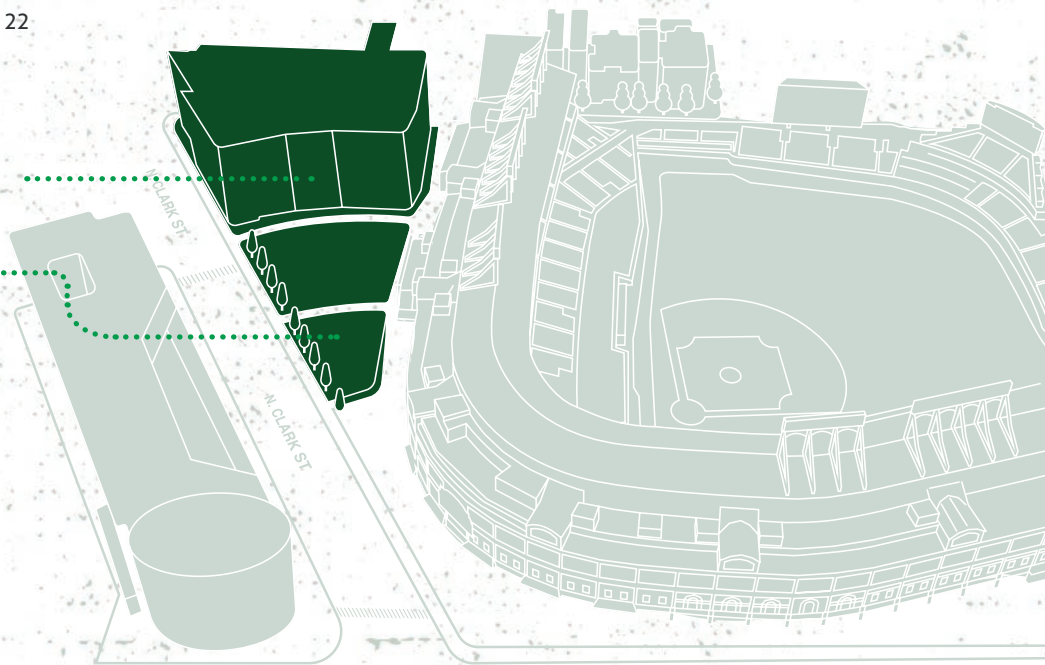

**AMERICAN AIRLINES
CONFERENCE CENTER** p. 24

GALLAGHER WAY p. 30

WRIGLEY FIELD

AMERICAN AIRLINES 1914 CLUB

CAPACITY × 500

Let your guests enjoy the glitz, glamour, and legacy of 1914 in the most exclusive club at Wrigley Field. The American Airlines 1914 Club located underneath home plate, is inspired by baseball's most majestic ballpark and celebrates the 105-year history of Wrigley Field, formerly Weeghman Park. This all-inclusive club offers chef-attended grill stations, multiple bars that serve craft and domestic beer, premium spirits, and a robust wine collection.