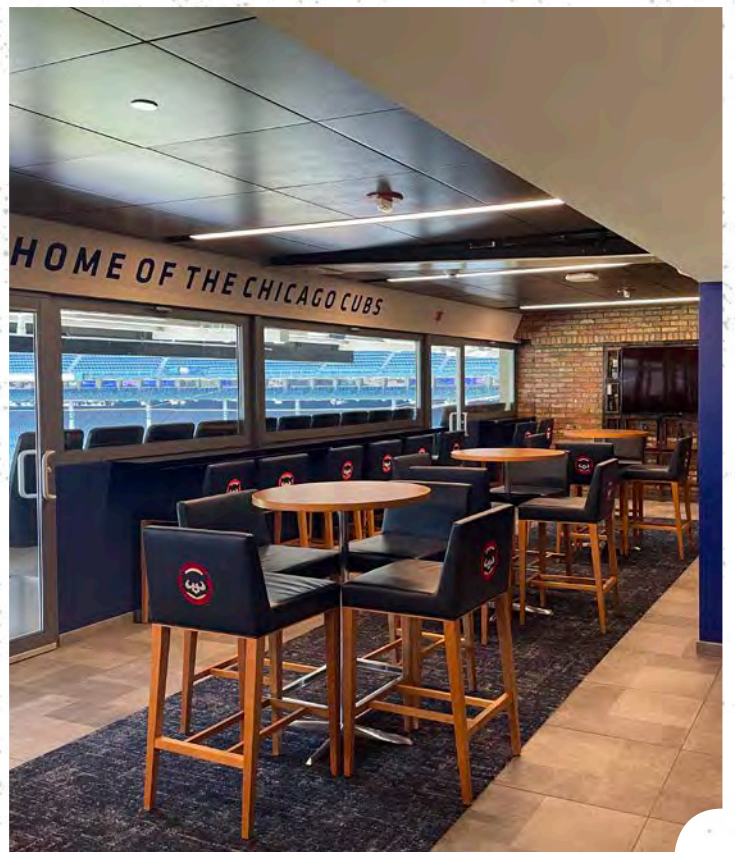

EXECUTIVE CLUB