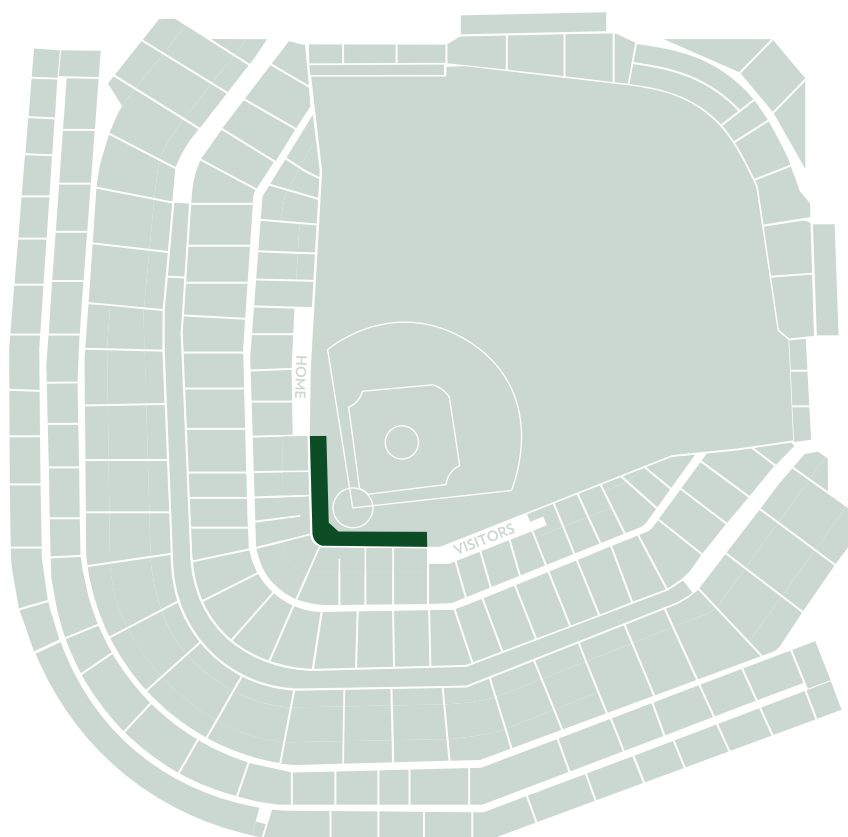

WARNING TRACK

CAPACITY × 400

When you rent out Wrigley Field, guests can take pictures, have a catch, or even simply bask in the glory of standing where many Chicago Cubs favorites have stood before. What better space to do this than the famous warning track? From receptions to dinners, our team can create a unique experience for your guests with the backdrop of a lifetime.