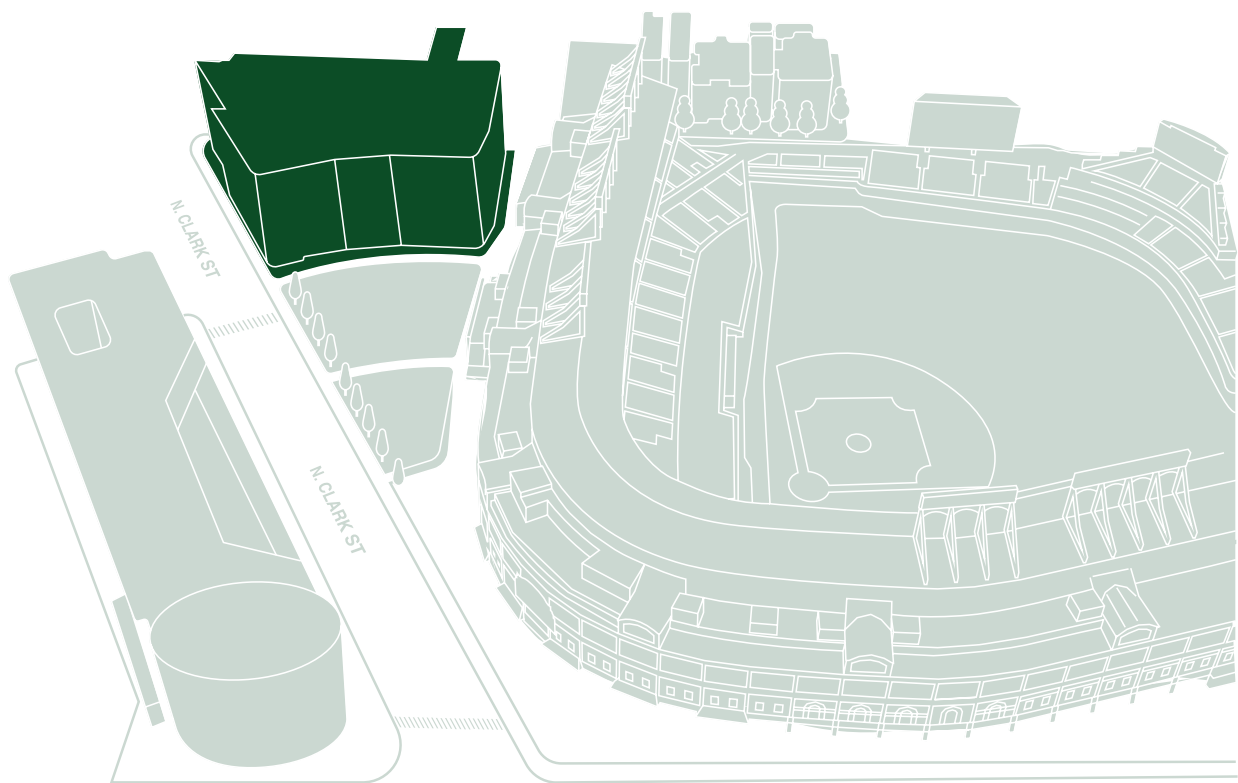

EVENT ENHANCEMENTS

AMERICAN AIRLINES CONFERENCE CENTER

AMERICAN AIRLINES CONFERENCE CENTER

With its unique location, adjacent to Wrigley Field, the American Airlines Conference Center is the place to do business. Whether you're looking to host a holiday party, cocktail reception, corporate meeting, or company event the American Airlines Conference Center offers three flexible spaces – First Base Room, Second Base Room, Third Base Room, and Home Plate Room featuring an outdoor terrace with breathtaking views of Wrigley Field, Gallagher Way, and the Chicago skyline. Catering to groups up to 150 guests, this conference center is a meeting planners dream.