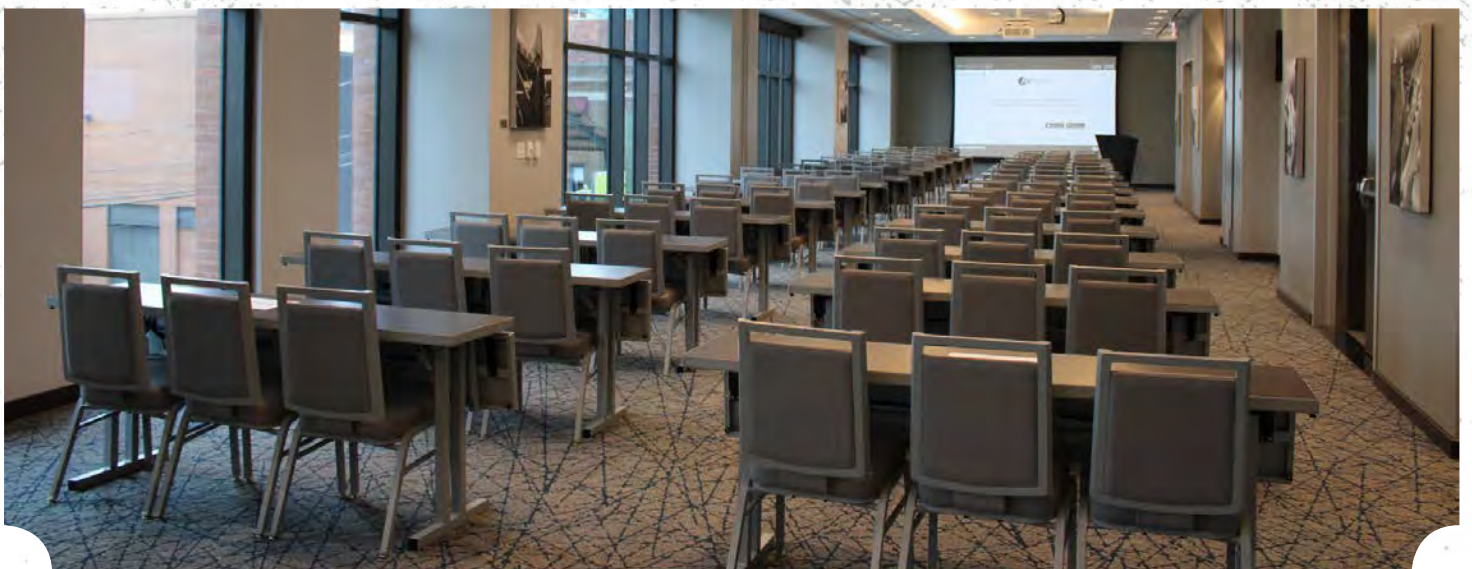

FIRST BASE, SECOND BASE, & THIRD BASE ROOMS