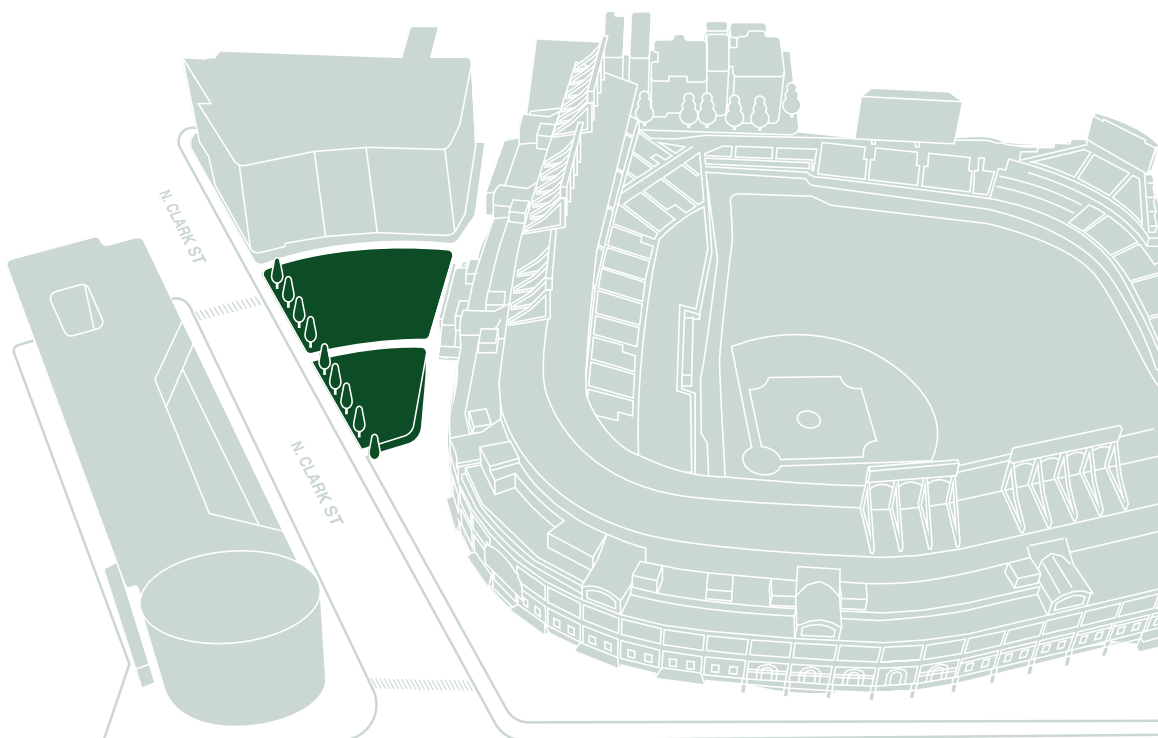

HOME PLATE ROOM & TERRACE

FIRST BASE, SECOND BASE, & THIRD BASE ROOMS

GALLAGHER WAY

GALLAGHER WAY

CAPACITY × 3,000

Gallagher Way is a 30,000-square-foot outdoor venue suitable for hosting summer concerts, farmers markets, or winter markets, the possibilities are endless. The incredible plaza, just outside the Friendly Confines, was designed to fit seamlessly into the surrounding neighborhood and offers a space for year-round entertainment ideal for receptions, corporate functions, festivals, and other outdoor events. Host your private event here for 1,000+ guests with live music, classic games on our lawn space, and tours of Wrigley Field for the perfect summer picnic experience.