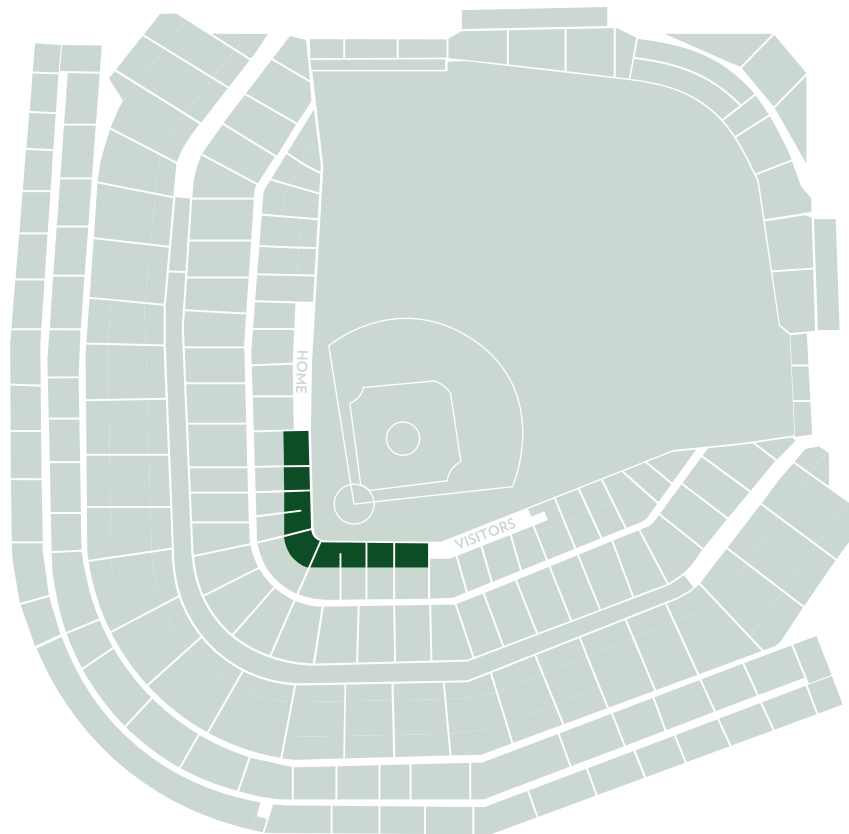

**AMERICAN AIRLINES
CONFERENCE CENTER** p. 24

GALLAGHER WAY p. 30

WRIGLEY FIELD

AMERICAN AIRLINES 1914 CLUB

CAPACITY × 500

Let your guests enjoy the glitz, glamour, and legacy of 1914 in the most exclusive club at Wrigley Field. The American Airlines 1914 Club located underneath home plate, is inspired by baseball's most majestic ballpark and celebrates the 105-year history of Wrigley Field, formerly Weeghman Park. This all-inclusive club offers chef-attended grill stations, multiple bars that serve craft and domestic beer, premium spirits, and a robust wine collection.