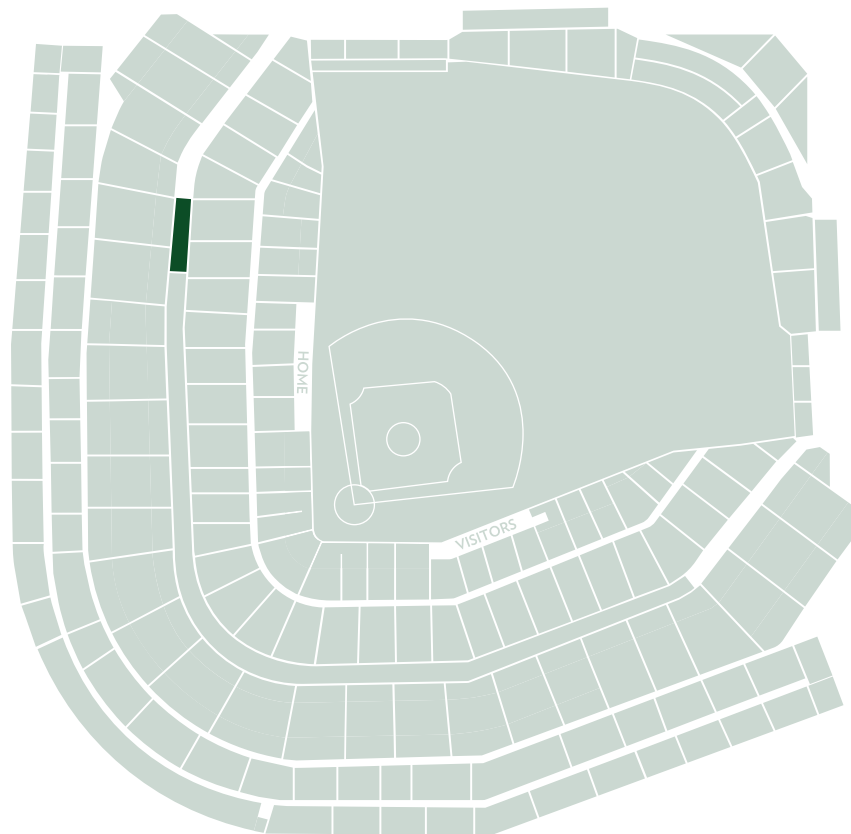

# EXECUTIVE CLUB

CAPACITY × 75

Designed to reflect the Cubs locker room, the Executive Club offers unique indoor and outdoor seating with great views and delicious catered food. Located inside Wrigley Field on the suite level, this space is perfect for smaller groups and intimate meetings overlooking the field.